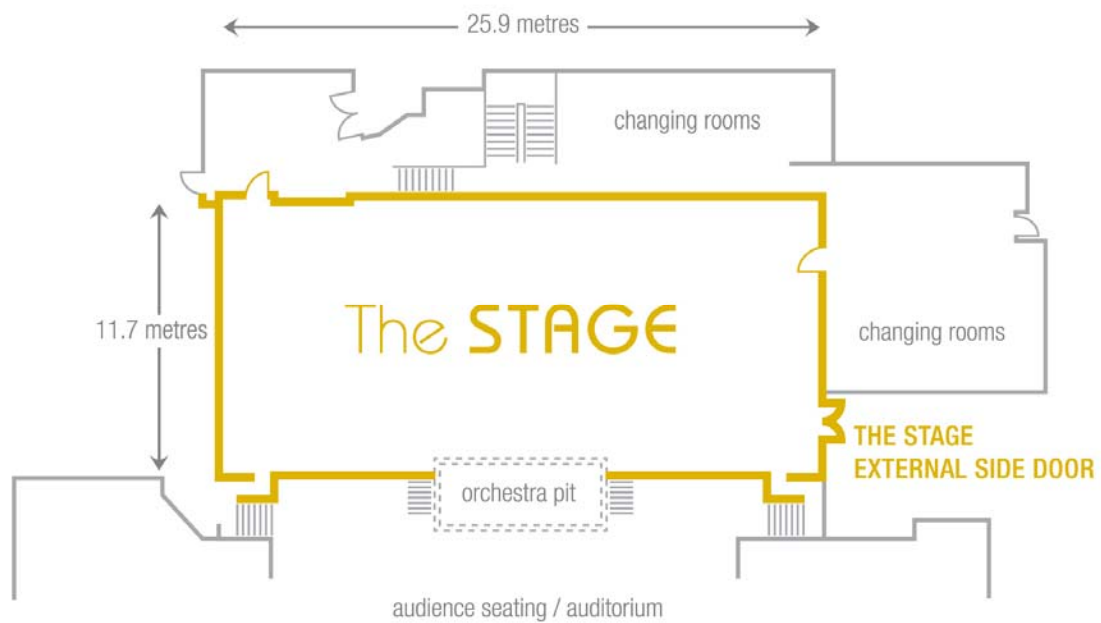

The Stage

Floor Plan

TECHNICAL SPECIFICATIONS

Floor Area	303 mt sq
Banquet Set Up	200 pax